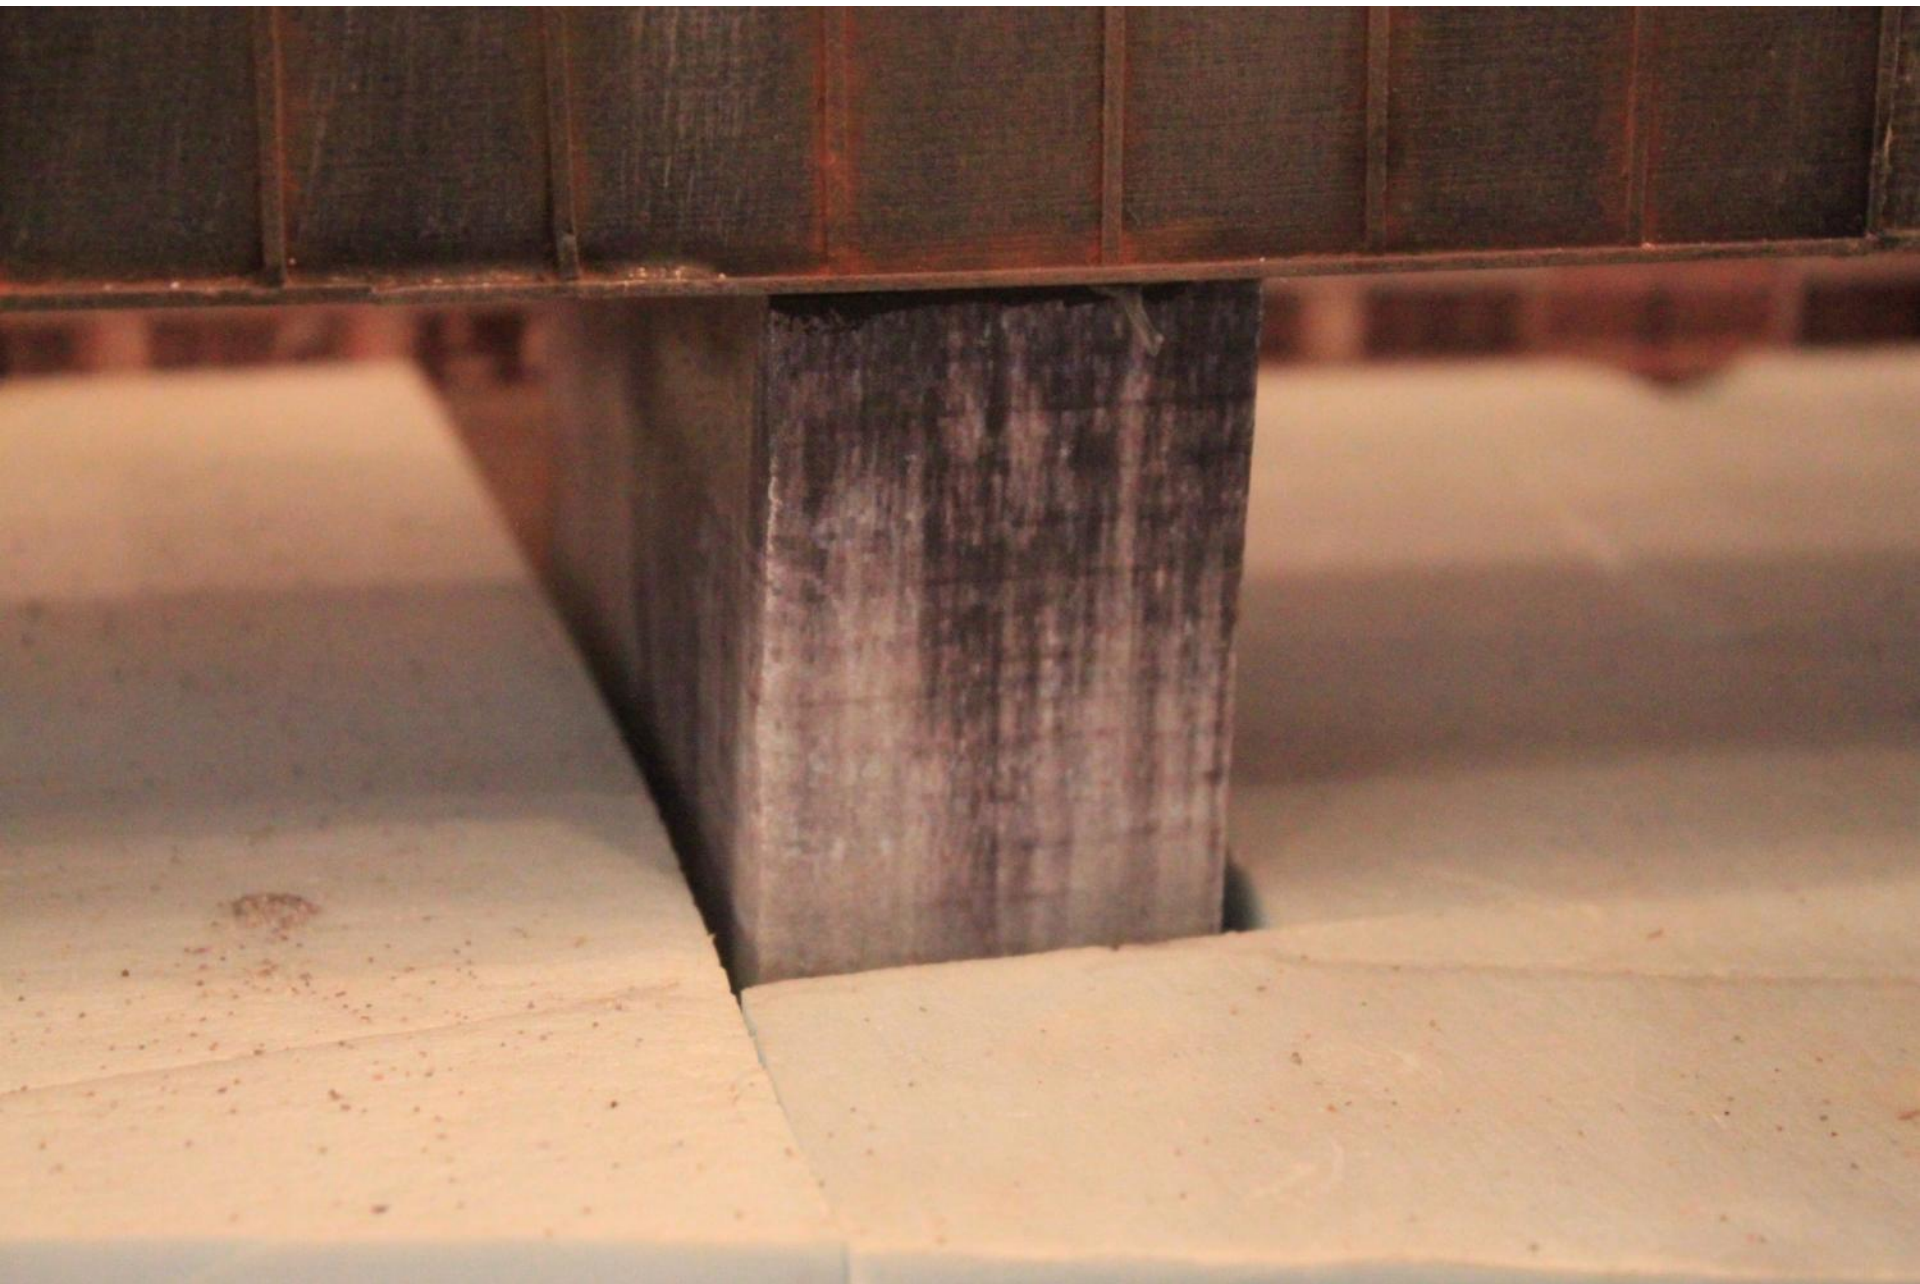

- READ THESE TIPS FIRST (WORD Documents).doc
- Aluminum Roofing or Siding Dark Gray.doc
- Aluminum Roofing or Siding Gray.doc
- Block Square Vertical Inserts.doc
- Block Wall Painted Blue.doc
- Brick Dark Orange with Horizontal Inserts.doc
- Brick Gray Water Streaked.doc
- Brick Light Orange Clean.doc
- Brick Red with Horizontal Stone.doc
- Brick Vertical Modern Dirty.doc
- Brick Vertical Modern.doc
- Cement and Stone Wall Part 1.doc
- Cement and Stone Wall Part 2.doc
- Cinder Block Foundation Painted Gray.doc
- Cinder Block Foundation Painted Light Orange.doc
- Cinder Block Foundations Dark Stained.doc
- Cinder Block Wall Dirty.doc
- Cinder Block Wall Painted Dark Orange.doc
- Cinder Block Wall Painted Gray Dirty.doc
- Cinder Block Wall Painted Gray.doc
- Cinder Block Wall Painted Light Gray Chipped.doc
- Cinder Block Wall Painted Light Orange.doc
- Cinder Block with Debris.doc
- Clean Cut Stone.doc
- Dark Worn Brick.doc
- Long Cement and Stone Wall Repeated.doc
- More Cement and Stone.doc
- Rock Wall with Graffiti.doc
- Stained Block.doc
- Stone Block Gray Square.doc
- Stone Georgian .doc
- Stone Georgian with Inserts.doc
- Stucco Wall Gray.doc
- Texture 111 Gray with Cinder Block.doc
- Texture 111 Gray with Paint Chipped.doc
- Texture 111 Painted Light Blue.doc
- Three Tone Modern Brick.doc
- Washed Red Brick.doc
- Whitewashed Brick.doc
- Worn Red Brick.doc